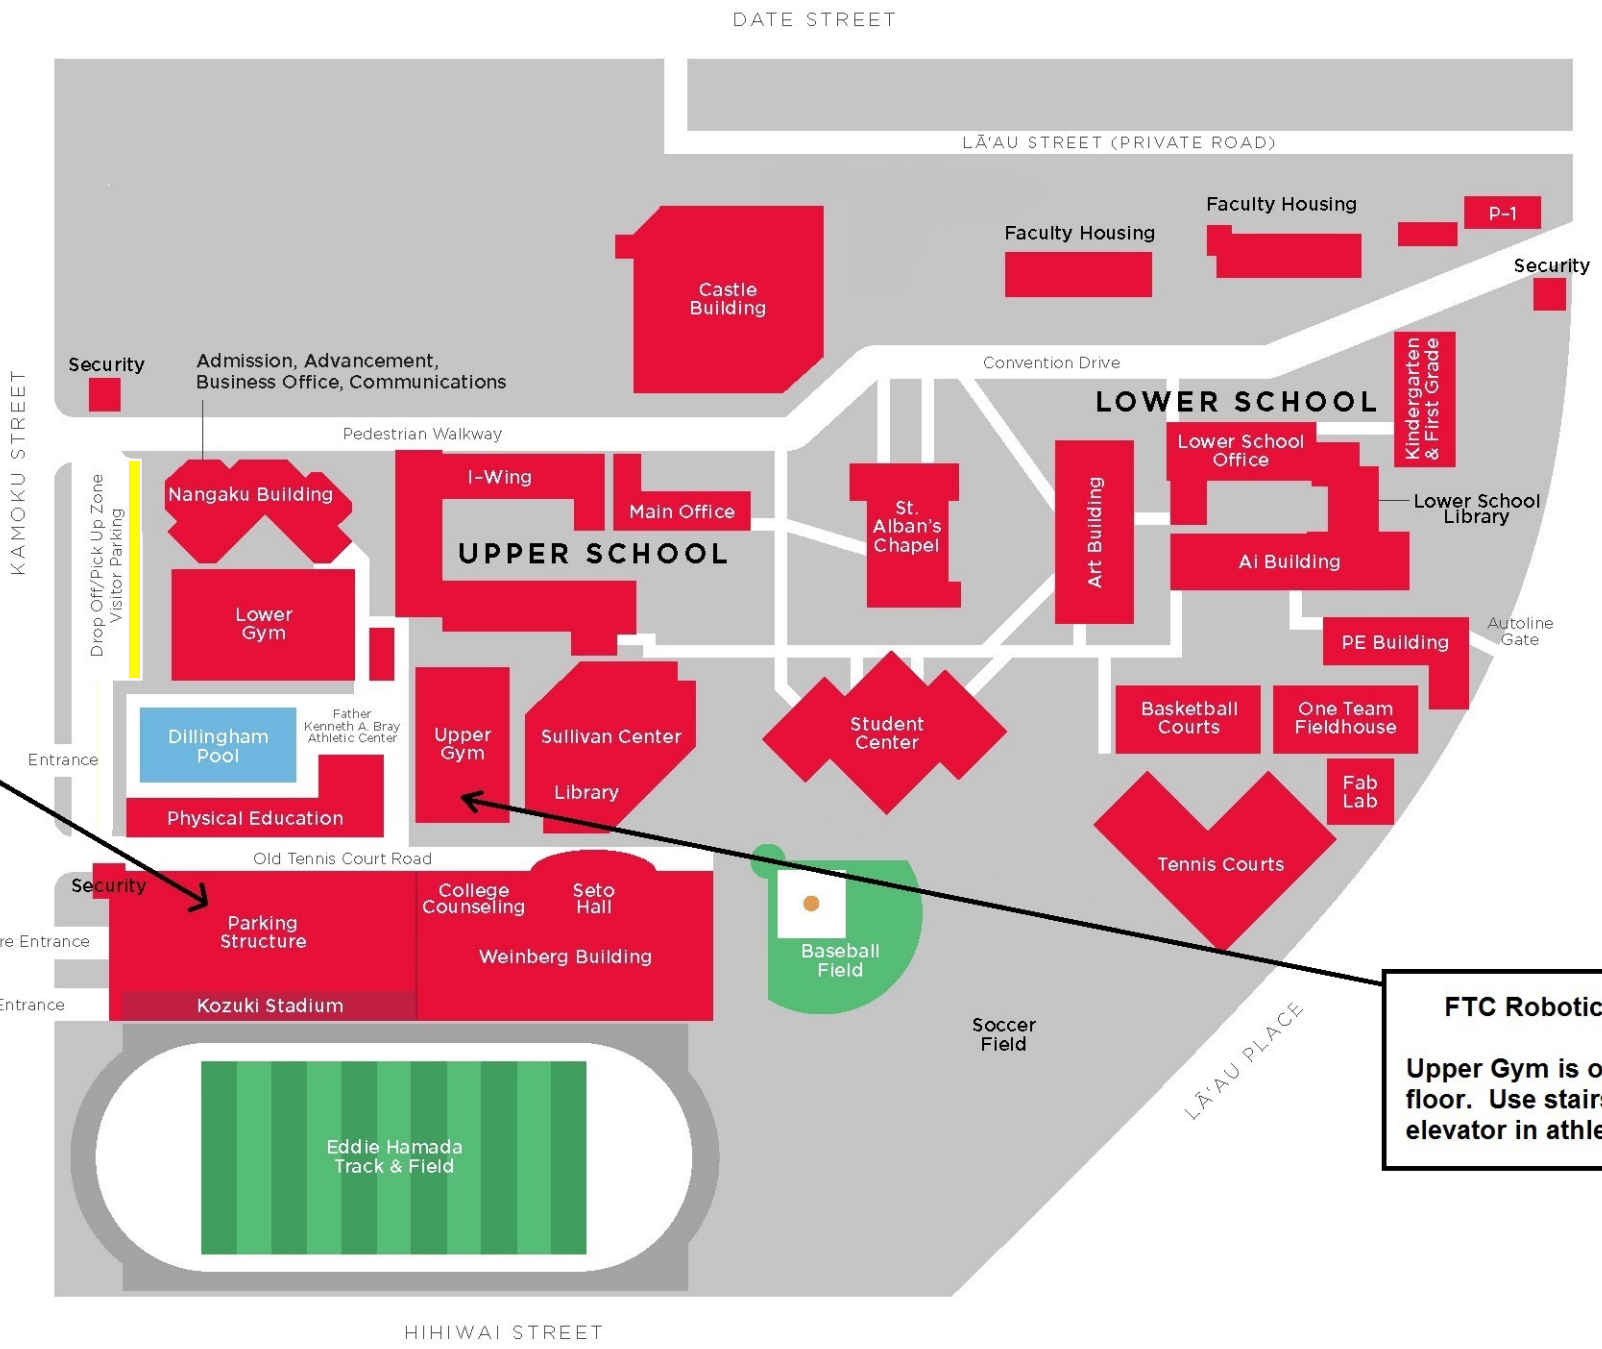

**Park in Weinberg Parking Structure**

**FTC Robotics Meet**  
Upper Gym is on second floor. Use stairs and elevator in athletics area

Security  
Entrance  
Drop Off/Pick Up Zone  
Visitor Parking  
Warehouse Entrance

HIHIWAI STREET